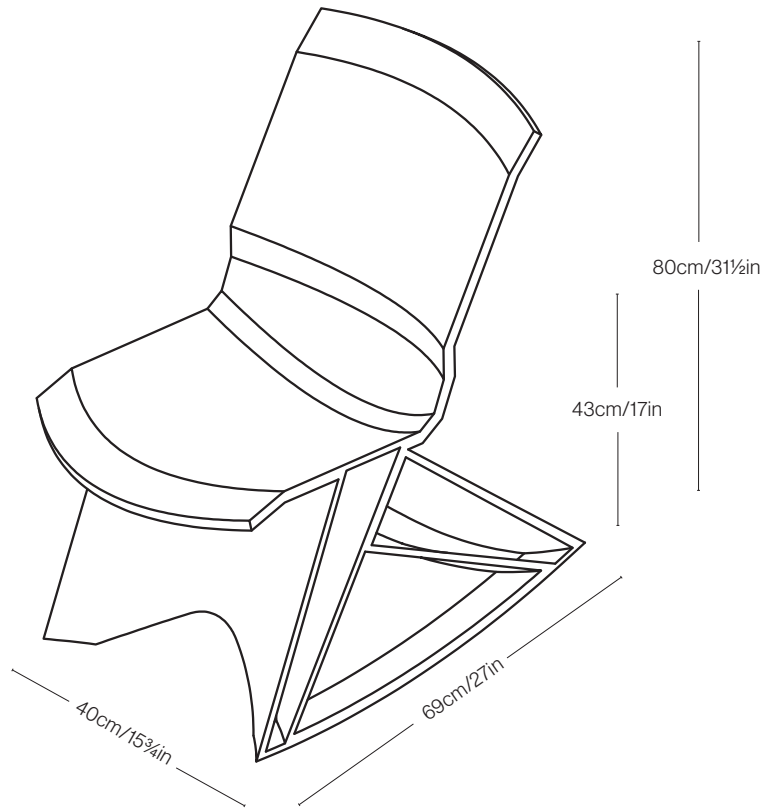

DIMENSIONS

L62cm/24½in
W40cm/15¾in
H80cm/31½in
Seat height: 43cm/17in

WEIGHT

16kg /33lbs

MATERIALS

Recycled plastic

COLOUR

Due to the recycled nature of our transparent source material, no two units will have an identical tint.

PROPER USE

This product is not suitable for use outdoors. Extended exposure to direct sunlight may cause discolouration.

FLOOR PROTECTION

The chair is fitted with felt glider pads.

DIMENSIONS

L69cm/27in
W40cm/15 3/4in
H80cm/31 1/2in
Seat height 43cm/17in