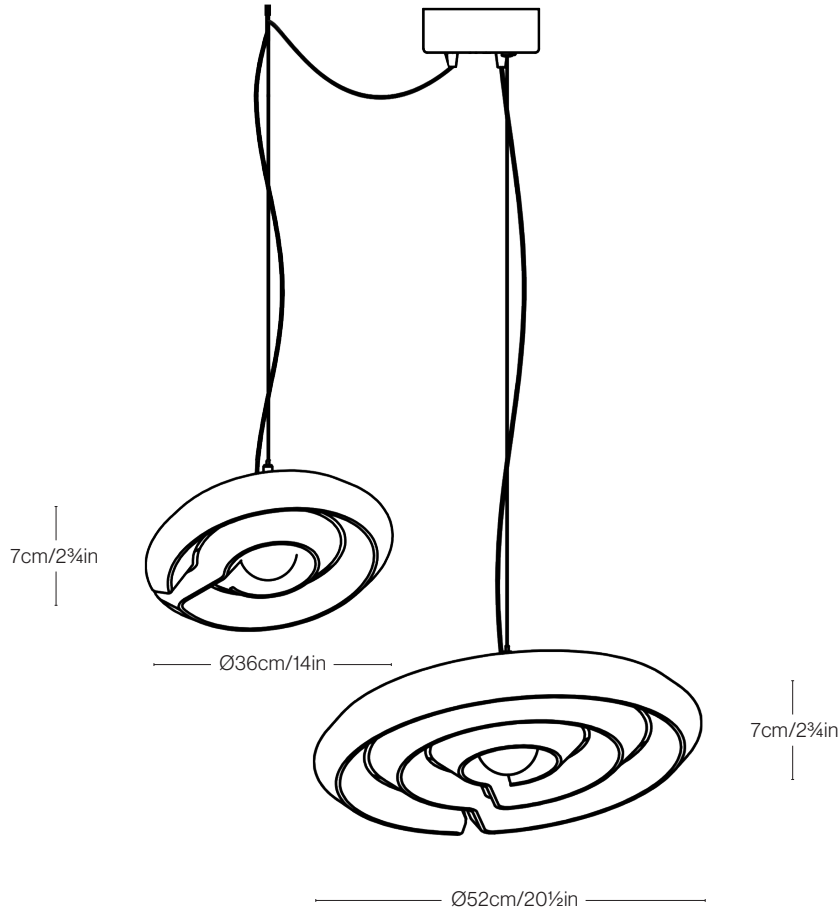

DIMENSIONS

Ø36cm/14in
H7cm/2¾in
+
Ø52cm/20½in
H7cm/2¾in

WEIGHT

10kg/22lb

MATERIALS

Recycled plastic, aluminium, steel

COLOUR

Due to the recycled nature of our transparent source material, no two units will have an identical tint.