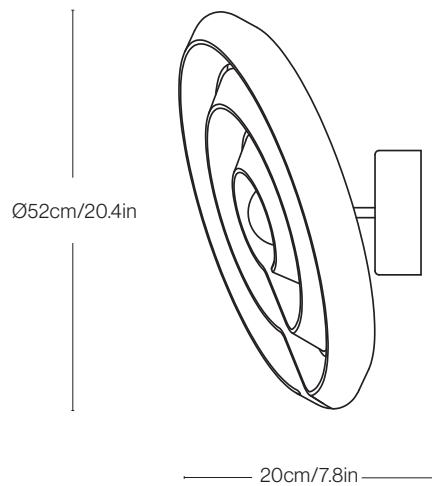

DIMENSIONS

Ø52cm/20 1/2in
H7cm/2 3/4in
+
Ø52cm/20 1/2in
H7cm/2 3/4in

WEIGHT

7kg/15lbs

MATERIALS

Recycled plastic, aluminium, steel

COLOUR

Due to the recycled nature of our transparent source material, no two units will have an identical tint.

Fresnel Wall S | SPECSHEET

kooij.com
office@kooij.com
+31 (0) 20 247 9600

DIMENSIONS

Ø36cm/14in
W20cm/7¾in

WEIGHT

Light: 2kg/4½lbs

MATERIALS

Recycled plastic, aluminium

INSTALLATION

Mount directly to wall or ceiling.

CANOPY

Ø18cm/7in, 1.5kg/3lbs, tumbled aluminium finish

ILLUMINATION

Replaceable LED modules
Max power consumption: 46 Watts
Light output: 4600 Lumens
Color temperature: 2700K
95+ CRI
Life hours 50.000

Fresnel Wall M | SPECSHEET

kooij.com
office@kooij.com
+31 (0) 20 247 9600

DIMENSIONS

Ø52cm/20.4in
W20cm/7.8in

WEIGHT

Light: 4kg/9lbs

MATERIALS

Recycled plastic, aluminium