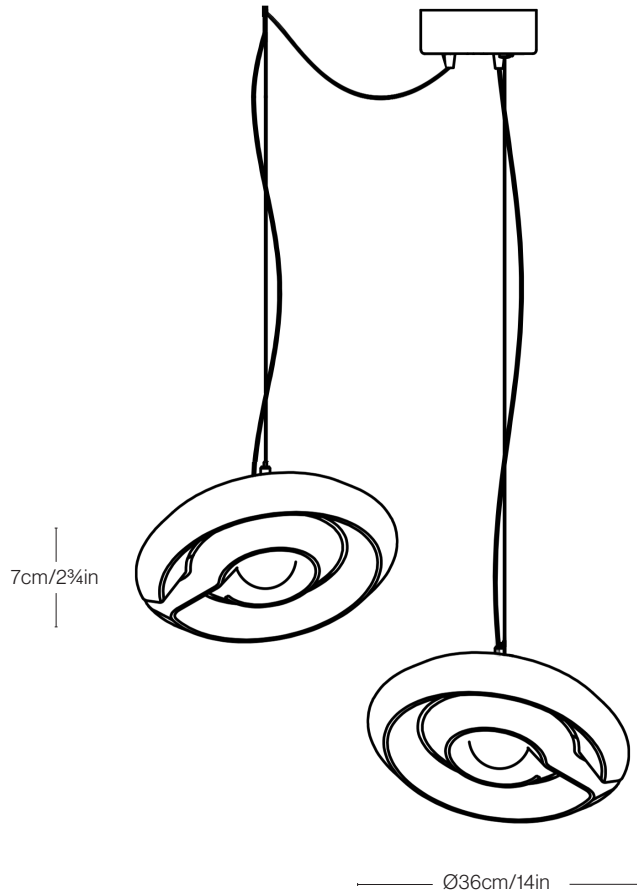

SUSPENSION

Adjustable on site up to 300cm/118in. Longer cables can be supplied upon request.

CANOPY

Ø18cm/7in, 1.5kg/3lbs, tumbled aluminium finish

ILLUMINATION

Replaceable LED modules
Max power consumption: 46 Watts
Light output: 4600 Lumens
Color temperature: 2700K
95+ CRI
Life hours 50.000

POWER SUPPLY

Integrated in canopy (multiple light power supply available by request)
Input: 120-277VAC, 0,6A, 50/60HZ
TRIAC/ELV/0-10V dimmable

DIMMING

The Fresnel is equipped for MAINS dimming (TRIAC) and 0-10V.

DIMENSIONS

Ø36cm/14in
H7cm/2¾in
+
Ø36cm/14in
H7cm/2¾in

WEIGHT

2kg/4.4lbs
+
2kg/4.4lbs

MATERIALS

Recycled plastic, aluminium

COLOUR

Due to the recycled nature of our transparent source material, no two units will have an identical tint.