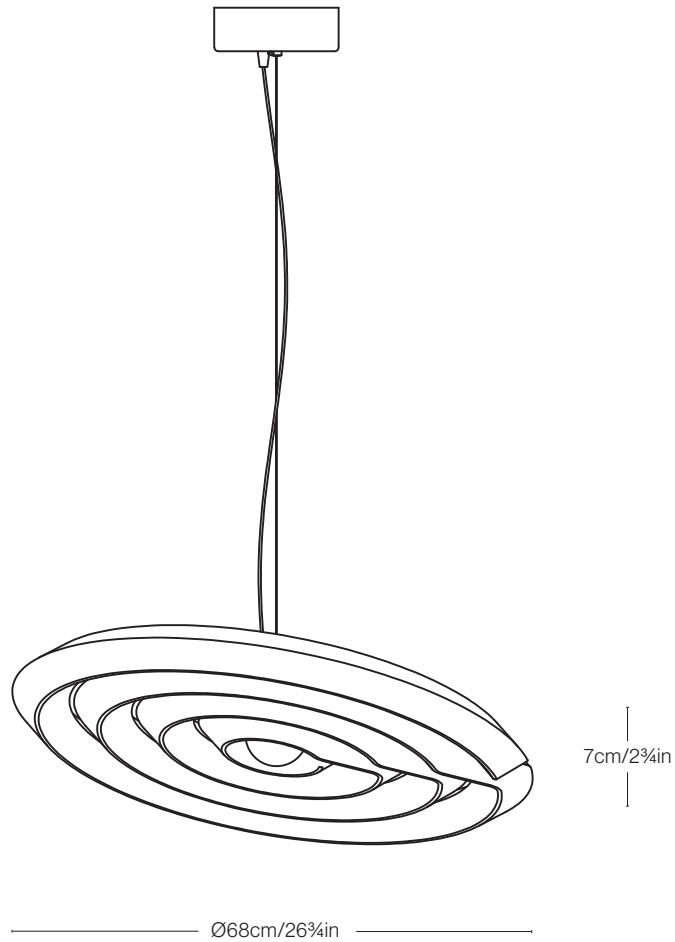

Fresnel L | SPECSHEET

kooij.com
office@kooij.com
+31 (0) 20 247 9600

DIMENSIONS

Ø68cm/26 3/4in
H7cm/2 3/4in

WEIGHT

6kg/13.2lbs

MATERIAL

Recycled plastic, aluminium

COLOUR

Due to the recycled nature of our transparent source material, no two units will have an identical tint.

ADJUSTMENT

Angle of lamp can be manually adjusted by swivelling shade around suspension ball.

SUSPENSION

Adjustable on site up to 300cm/118in. Longer cables can be supplied upon request.

CANOPY

Ø18cm/7in, 1.5kg/3lbs, tumbled aluminium finish

ILLUMINATION

Replaceable LED modules
Max power consumption: 46 Watts
Light output: 4600 Lumens
Color temperature: 2700K
95+ CRI
Life hours 50.000

POWER SUPPLY

Integrated in canopy (multiple light power supply available by request)
Input: 120-277VAC, 0,6A, 50/60HZ
TRIAC/ELV/0-10V dimmable

DIMMING

The Fresnel is equipped for MAINS dimming (TRIAC) and 0-10V.

COMPLIANCE

CE, transformers (120-277V to 24V) comply with UL standards

CARE

Please ensure that the plastic never comes into contact with acetone or other chemical cleaners. Regular dusting is recommended. Not suitable for use outdoors.