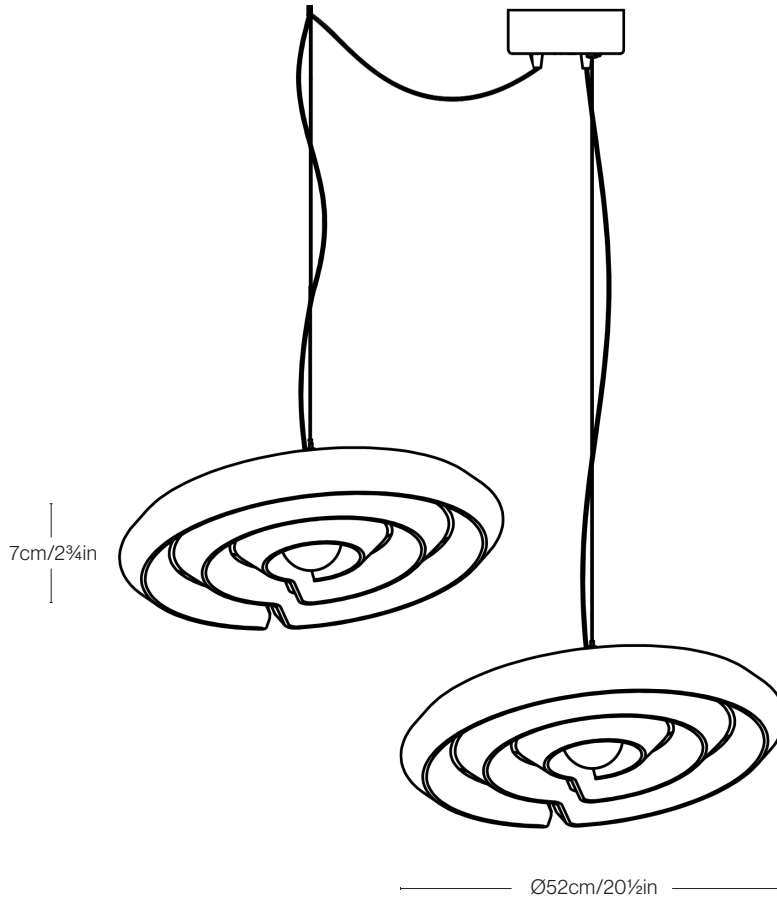

DIMENSIONS

Ø52cm/20 1/2in
H7cm/2 3/4in
+
Ø52cm/20 1/2in
H7cm/2 3/4in

WEIGHT

7kg/15lbs

MATERIALS

Recycled plastic, aluminium, steel

COLOUR

Due to the recycled nature of our transparent source material, no two units will have an identical tint.