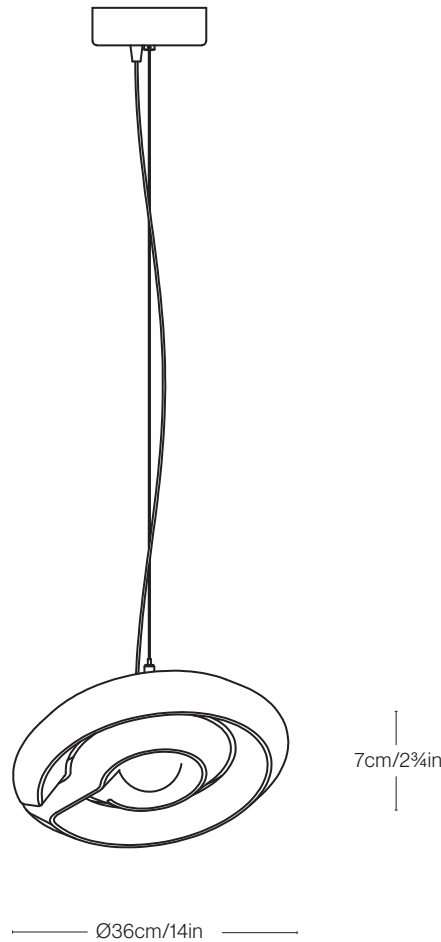

Fresnel Wall L

DIMENSIONS

Ø36cm/14 in
H7cm/2¾in

WEIGHT

2kg/4½lbs

MATERIALS

Recycled plastic, aluminium

COLOUR

Adjustable on site up to 300cm/118in. Longer cables can be supplied upon request.

CANOPY

Ø18cm/7in, 1.5kg/3lbs, tumbled aluminium finish

ILLUMINATION

Replaceable LED modules
Max power consumption: 46 Watts
Light output: 4600 Lumens
Color temperature: 2700K
95+ CRI
Life hours 50.000

SUSPENSION

Adjustable on site up to 300cm/118in. Longer cables can be supplied upon request.

CANOPY

Ø18cm/7in, 1.5kg/3lbs, tumbled aluminium finish

ILLUMINATION

Replaceable LED modules
Max power consumption: 46 Watts
Light output: 4600 Lumens
Color temperature: 2700K
95+ CRI
Life hours 50.000