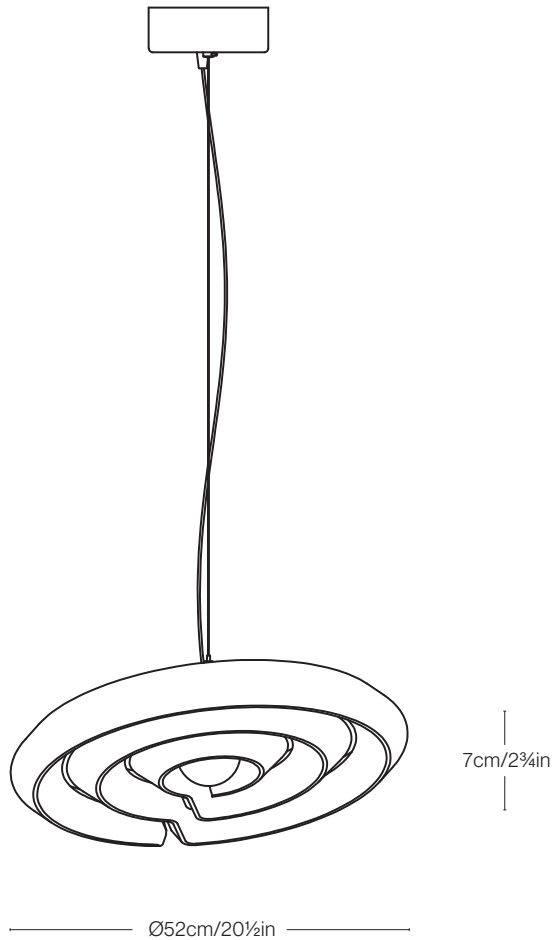

Fresnel Wall L

DIMENSIONS

Ø36cm/14 in
H7cm/2¾in

WEIGHT

2kg/4½lbs

MATERIALS

Recycled plastic, aluminium

COLOUR

Adjustable on site up to 300cm/118in. Longer cables can be supplied upon request.

CANOPY

Ø18cm/7in, 1.5kg/3lbs, tumbled aluminium finish

ILLUMINATION

Replaceable LED modules
Max power consumption: 46 Watts
Light output: 4600 Lumens
Color temperature: 2700K
95+ CRI
Life hours 50.000

Fresnel M | SPECSHEET

kooij.com
office@kooij.com
+31 (0) 20 247 9600

DIMENSIONS

Ø52cm/20½in
H7cm/2¾in

WEIGHT

4kg/9lbs

MATERIAL

Recycled plastic, aluminium

SUSPENSION

Adjustable on site up to 300cm/118in. Longer cables can be supplied upon request.

CANOPY

Ø18cm/7in, 1.5kg/3lbs, tumbled aluminium finish

ILLUMINATION

Replaceable LED modules
Max power consumption: 46 Watts
Light output: 4600 Lumens
Color temperature: 2700K
95+ CRI
Life hours 50.000