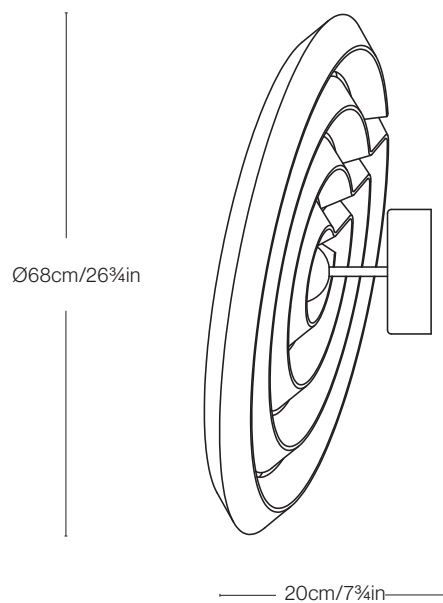

Fresnel Wall L | SPECSHEET

kooij.com
office@kooij.com
+31 (0) 20 247 9600

DIMENSIONS

WEIGHT

6kg/13lbs

MATERIALS

Recycled plastic, aluminium

COLOUR

Due to the recycled nature of our transparent source material, no two units will have an identical tint.

ADJUSTMENT

Angle of lamp can be manually adjusted by swivelling shade around mounting ball.

INSTALLATION

Mount directly to wall or ceiling.

CANOPY

$\text{Ø}18\text{cm}/7\text{in}$, 1.5kg/3lbs, tumbled aluminium finish

ILLUMINATION

Replaceable LED modules
Max power consumption: 46 Watts
Light output: 4600 Lumen
Colour temperature: 2700K
95+ CRI
Life hours 50.000

POWER SUPPLY

Integrated in canopy (multiple light power supply available by request)
Input: 120-277VAC, 0,6A, 50/60HZ
TRIAC/ELV/0-10V dimmable

DIMMING

The Fresnel is equipped for MAINS dimming (TRIAC) and 0-10V.

COMPLIANCE

CE, transformers (120-277V to 24V) comply with UL standards

CARE

Please ensure that the plastic never come into contact with acetone or other chemical cleaners. Regular dusting is recommended. Not suitable for use outdoors.