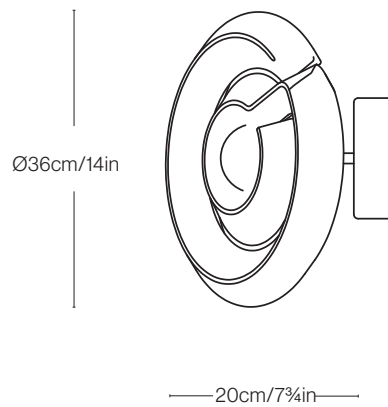

Fresnel Wall L

DIMENSIONS

Ø36cm/14 in
H7cm/2¾in

WEIGHT

2kg/4½lbs

MATERIALS

Recycled plastic, aluminium

COLOUR

DIMENSIONS

Ø36cm/14in
H7cm/2¾in
+
Ø52cm/20½in
H7cm/2¾in

WEIGHT

10kg/22lb

MATERIALS

Recycled plastic, aluminium, steel

COLOUR

Due to the recycled nature of our transparent source material, no two units will have an identical tint.

DIMENSIONS

Ø52cm/20 1/2in
H7cm/2 3/4in
+
Ø52cm/20 1/2in
H7cm/2 3/4in

WEIGHT

7kg/15lbs

MATERIALS

Recycled plastic, aluminium, steel

COLOUR

Due to the recycled nature of our transparent source material, no two units will have an identical tint.

Fresnel Wall S | SPECSHEET

kooij.com
office@kooij.com
+31 (0) 20 247 9600

DIMENSIONS

Ø36cm/14in
W20cm/7¾in

WEIGHT

Light: 2kg/4½lbs

MATERIALS

Recycled plastic, aluminium