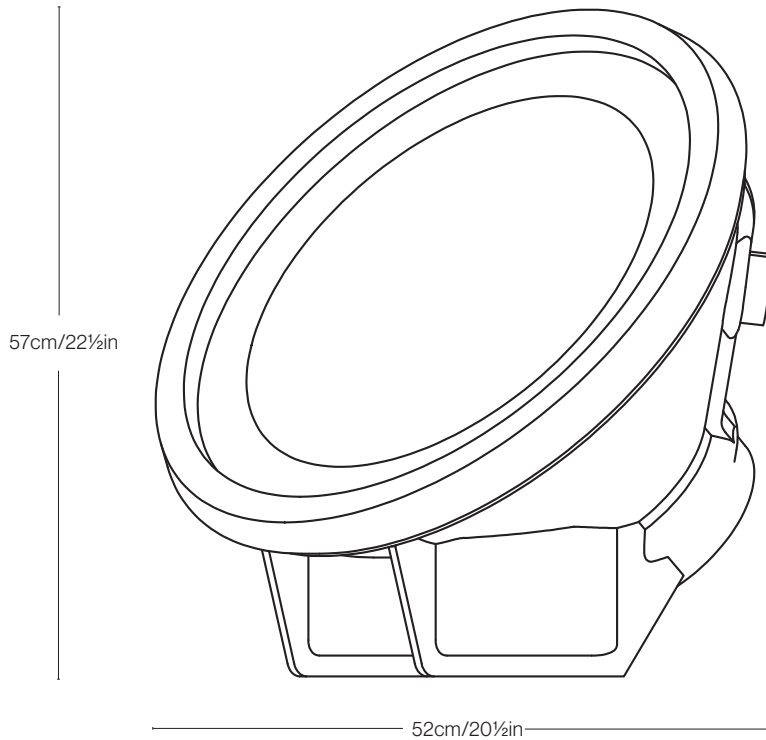

Satellite | SPECSHEET

kooij.com
office@kooij.com
+31 (0) 20 247 9600

DIMENSIONS

L52cm/20 1/2in
W57cm/22 1/2in
H57cm/22 1/2in

WEIGHT

6kg/13lbs

MATERIALS

Recycled plastic

COLOUR

Due to the recycled nature of our transparent source material, no two units will have an identical tint.

CORD

300cm/118in with EU or US plug.
Other plugs are available upon request.

ILLUMINATION

Replaceable LED modules
Max. Power consumption:
80 Watts
Light output: 4000 Lumen
Colour temperature: 2000K,
3000K and 4000K
Life hours: 50.000