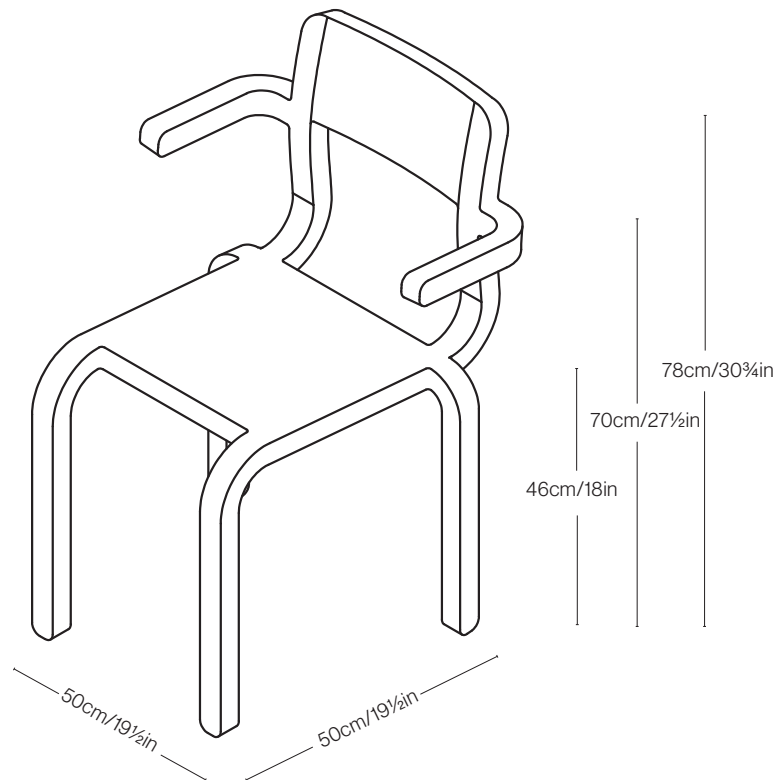

## DIMENSIONS

L45cm/17¾in  
W42cm/16½in  
H80cm/31½in  
Seat height 47cm/18½in

## DIMENSIONS

L45cm/17<sup>3</sup>/<sub>4</sub>in  
W42cm/16<sup>1</sup>/<sub>2</sub>in  
H99cm/39in  
Seat height: 67cm/26<sup>1</sup>/<sub>2</sub>in

## DIMENSIONS

L45cm/17<sup>3</sup>/<sub>4</sub>in  
W42cm/16<sup>1</sup>/<sub>2</sub>in  
H109cm/43in  
Seat height 77cm/30<sup>1</sup>/<sub>4</sub>in

## FLOOR PROTECTION

The stool is fitted with felt glider pads.

**DIMENSIONS**

L50cm/19½in  
W50cm/19½in  
H78cm/30¾in  
Seat height: 46cm/18in  
Arm rest height: 70cm/27½in

**WEIGHT**

10kg /22lbs

**MATERIALS**