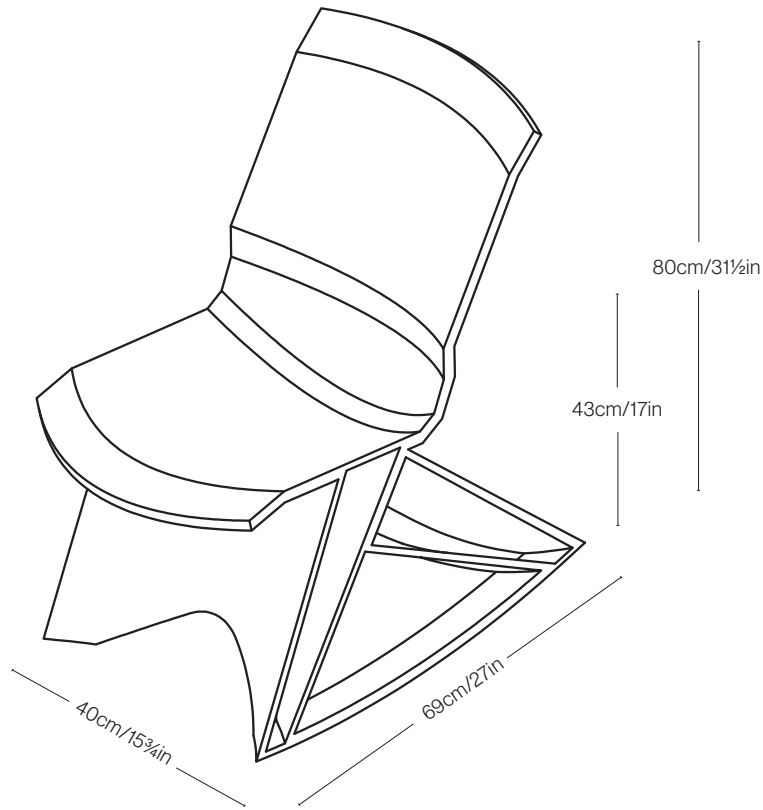

## FLOOR PROTECTION

The stool is fitted with felt glider pads.

**DIMENSIONS**

L62cm/24 1/2in  
W40cm/15 3/4in  
H80cm/31 1/2in  
Seat height: 43cm/17in

**WEIGHT**

16kg /33lbs

**MATERIALS**

Recycled plastic

**PROPER USE**

This product is not suitable for use outdoors. Extended exposure to direct sunlight may cause discolouration.

**FLOOR PROTECTION**

The chair is fitted with felt glider pads.

**DIMENSIONS**

L69cm/27in  
W40cm/15 3/4in  
H80cm/31 1/2in  
Seat height 43cm/17in