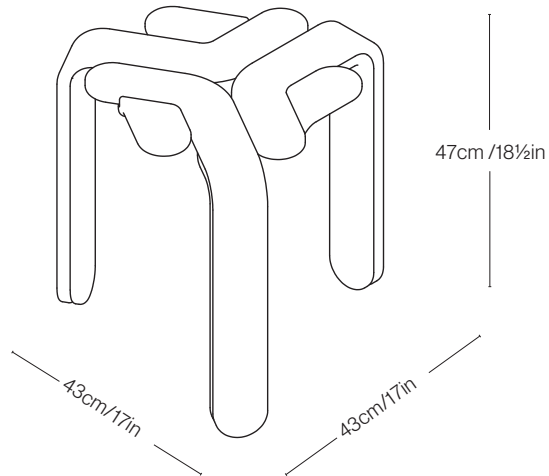

## DIMENSIONS

L45cm/17¾in  
W42cm/16½in  
H80cm/31½in  
Seat height 47cm/18½in

## DIMENSIONS

L45cm/17<sup>3</sup>/<sub>4</sub>in  
W42cm/16<sup>1</sup>/<sub>2</sub>in  
H109cm/43in  
Seat height 77cm/30<sup>1</sup>/<sub>4</sub>in

## FLOOR PROTECTION

The stool is fitted with felt glider pads.

**DIMENSIONS**

L50cm/19½in  
W50cm/19½in  
H78cm/30¾in  
Seat height: 46cm/18in  
Arm rest height: 70cm/27½in

**WEIGHT**

10kg /22lbs

**MATERIALS**

## DIMENSIONS

L43cm | 17in  
W43cm/17in  
H47cm/18½in