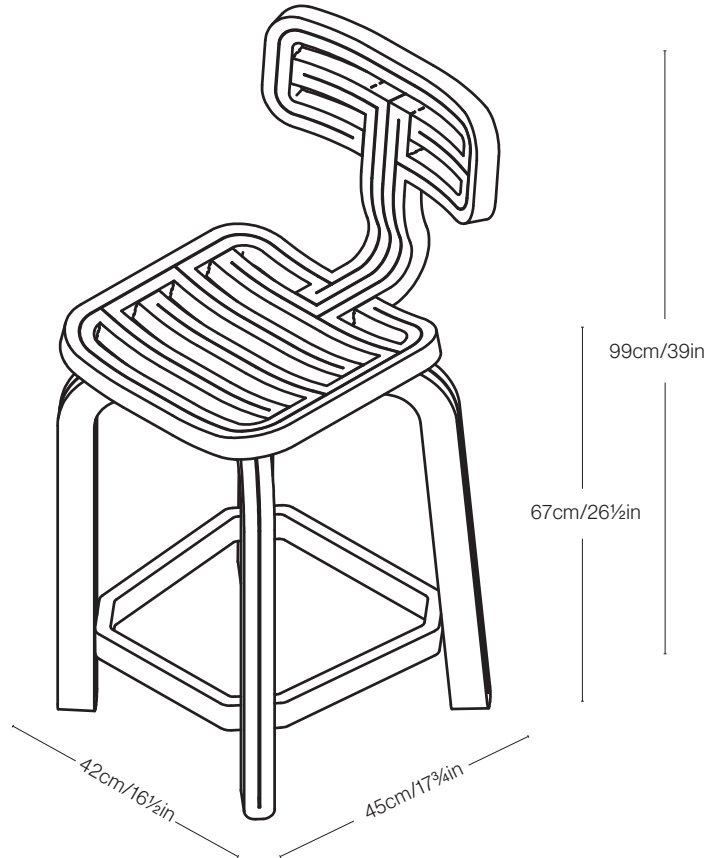

## DIMENSIONS

L45cm/17¾in  
W42cm/16½in  
H80cm/31½in  
Seat height 47cm/18½in

## FLOOR PROTECTION

The chair is fitted with felt glider pads.

## DIMENSIONS

L45cm/17<sup>3</sup>/<sub>4</sub>in  
W42cm/16<sup>1</sup>/<sub>2</sub>in  
H99cm/39in  
Seat height: 67cm/26<sup>1</sup>/<sub>2</sub>in

## DIMENSIONS

L45cm/17<sup>3</sup>/<sub>4</sub>in  
W42cm/16<sup>1</sup>/<sub>2</sub>in  
H109cm/43in  
Seat height 77cm/30<sup>1</sup>/<sub>4</sub>in