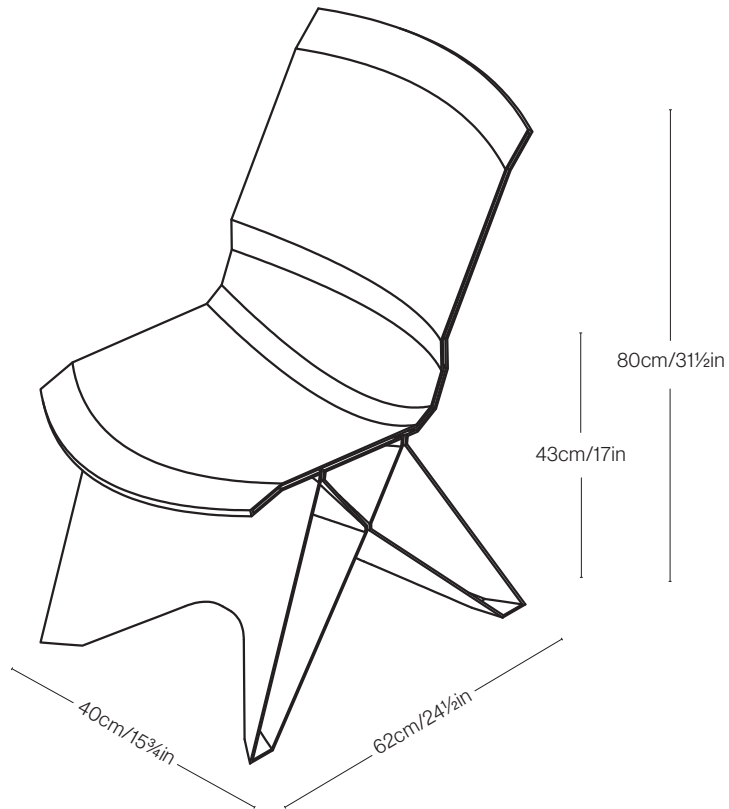

## DIMENSIONS

L43cm | 17in  
W43cm/17in  
H47cm/18½in

## FLOOR PROTECTION

The stool is fitted with felt glider pads.

**DIMENSIONS**

L62cm/24 1/2in  
W40cm/15 3/4in  
H80cm/31 1/2in  
Seat height: 43cm/17in

**WEIGHT**

16kg /33lbs

**MATERIALS**

Recycled plastic