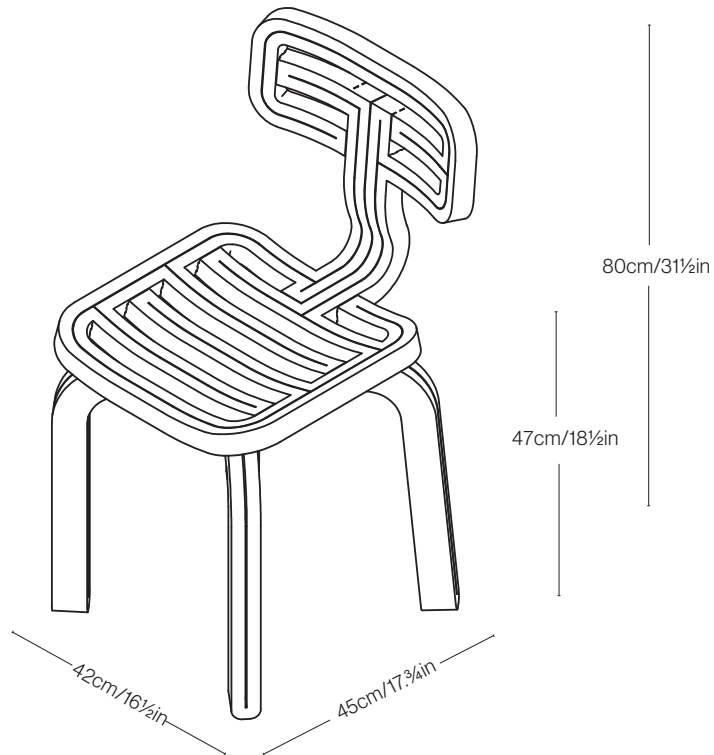

Chubby

Chubby Counter

Chubby Bar

RvR

Stopstool

Endless

Endless Rocking

## DIMENSIONS

L45cm/17¾in  
W42cm/16½in  
H80cm/31½in  
Seat height 47cm/18½in

## DIMENSIONS

L45cm/17<sup>3</sup>/<sub>4</sub>in  
W42cm/16<sup>1</sup>/<sub>2</sub>in  
H99cm/39in  
Seat height: 67cm/26<sup>1</sup>/<sub>2</sub>in

## DIMENSIONS

L45cm/17<sup>3</sup>/<sub>4</sub>in  
W42cm/16<sup>1</sup>/<sub>2</sub>in  
H109cm/43in  
Seat height 77cm/30<sup>1</sup>/<sub>4</sub>in