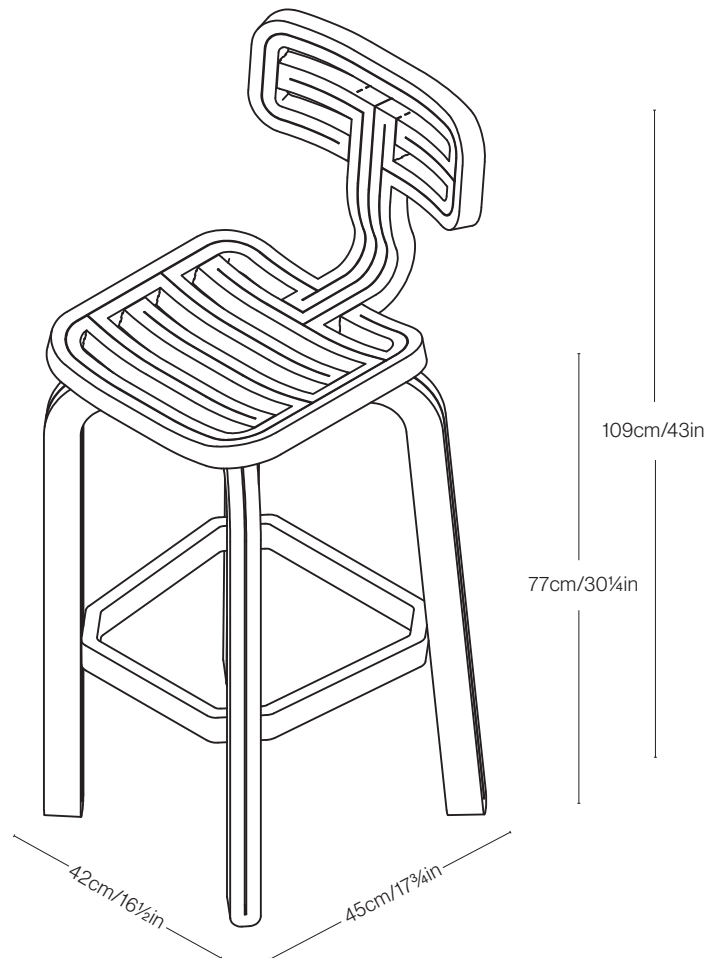

## DIMENSIONS

L45cm/17¾in  
W42cm/16½in  
H80cm/31½in  
Seat height 47cm/18½in

## DIMENSIONS

L45cm/17<sup>3</sup>/<sub>4</sub>in  
W42cm/16<sup>1</sup>/<sub>2</sub>in  
H99cm/39in  
Seat height: 67cm/26<sup>1</sup>/<sub>2</sub>in

## DIMENSIONS

L45cm/17<sup>3</sup>/<sub>4</sub>in  
W42cm/16<sup>1</sup>/<sub>2</sub>in  
H109cm/43in  
Seat height 77cm/30<sup>1</sup>/<sub>4</sub>in

## DIMENSIONS

L43cm | 17in  
W43cm/17in  
H47cm/18½in