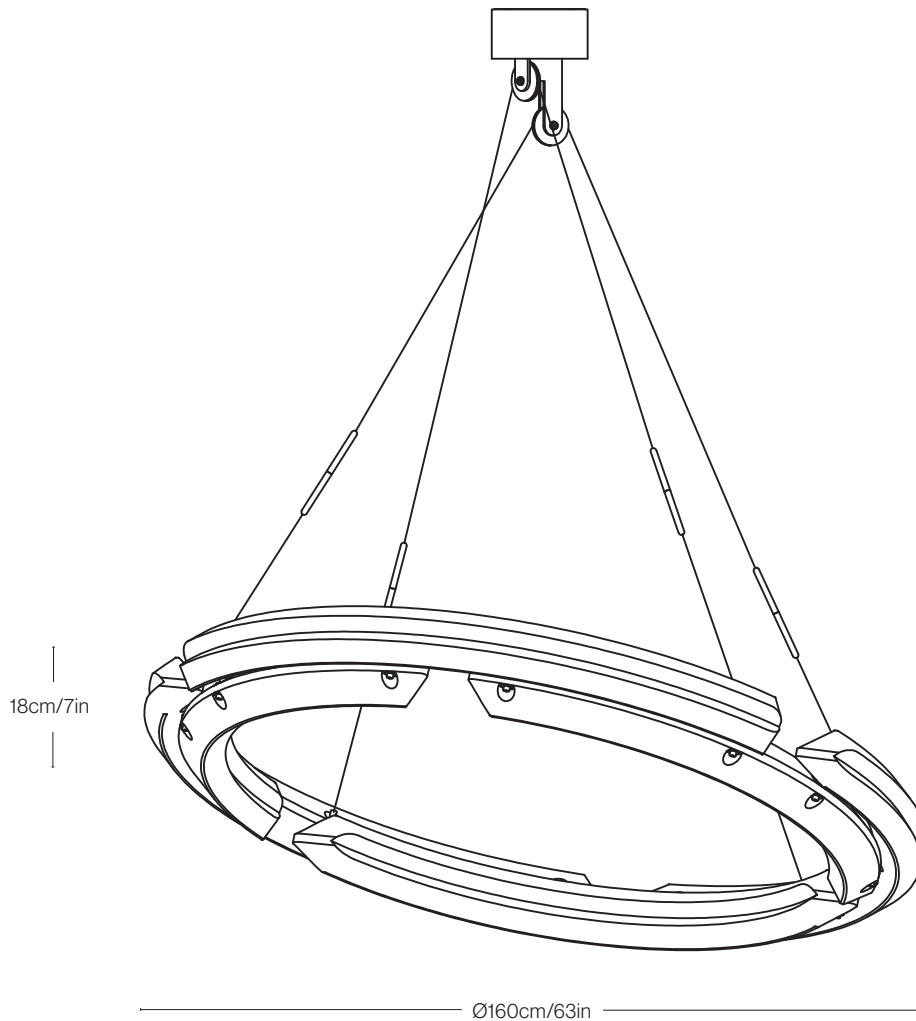

DIMENSIONS

Ø120cm/47in
H18cm/7in

WEIGHT

25kg/55lbs

MATERIALS

Recycled plastic, brass, steel

COLOUR

Due to the recycled nature of our transparent source material, no two units will have an identical tint.

ADJUSTMENT

Angle of fixture manually adjustable through tilting mechanism.

SUSPENSION

Suspension cables also serve to supply electricity adjustable on site within 150cm/59in to 500cm/197in (longer or shorter drops are available upon request)

DIMENSIONS

Ø160cm/63in
H18cm/7in

WEIGHT

35kg/77lbs

MATERIALS

Recycled plastic, brass, steel

COLOUR

Due to the recycled nature of our transparent source material, no two units will have an identical tint.

ADJUSTMENT

Angle of fixture manually adjustable through hand-tilting mechanism.

SUSPENSION

Suspension cables also serve to supply electricity
Adjustable on site within 150cm/59in to 500cm/197in
Can be made longer upon request.