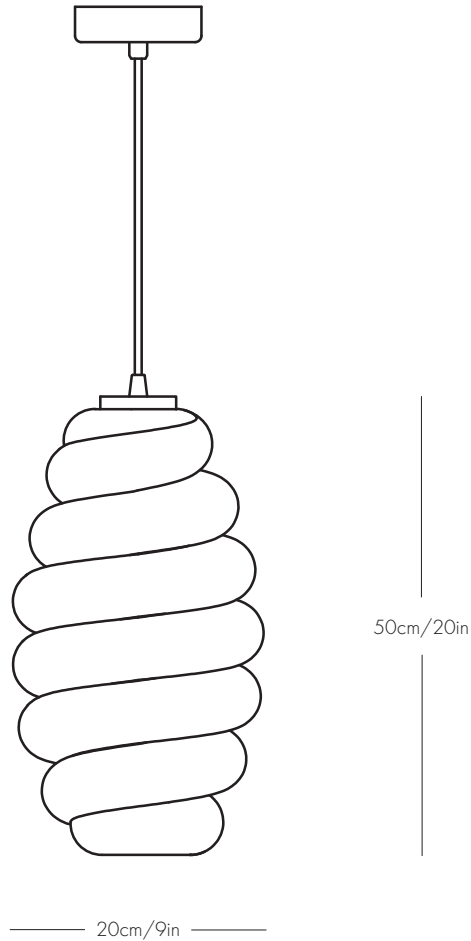

KOOIJ *Bloown Big*

Specsheet

Dimensions

L 20cm/9in
W 20cm/9in
H 50cm/20in

Weight

2kg/4lb

Materials

Recycled plastic,
aluminium, brass

Suspension

300cm/118in cable included
(increased cable length available
upon request)
Canopy: 10cm/4in round in textured
RAL9010 finish

Illumination

Replaceable GU10 LED spot*
Input: 220VAC-240 0.2A
50/60HZ
Max power consumption 4 Watts
Light output: 260 Lumens
Colour Temperature: 2200-2700K
dim to warm, 90+CRI
Life Hours 25,000
Dimming: Phase-cut

*Comes without spots for US
clients

Compliance

CE

Maintenance

Clean with dry cloth
Indoor use only