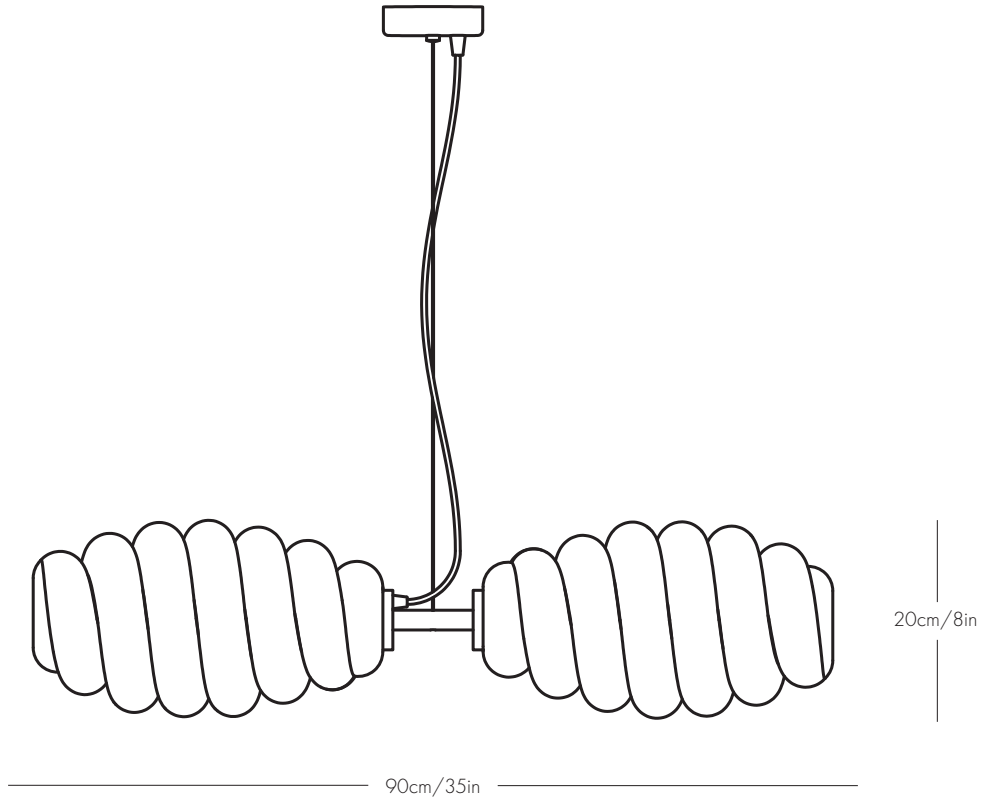

KO OIJ *Bloown Double*

Specsheet

Dimensions

L 90cm/35in
W 20cm/8in
H 20cm/9in

Weight

5kg/11lb

Materials

Recycled plastic, steel
aluminium, brass

Suspension

300cm/118in cable included
(increased cable length available
upon request)
Canopy: 10cm/4in round in textured
RAL9010 finish

Illumination

Replaceable GU10 LED spots*
Input: 220VAC-240 0.4A
50/60HZ
Max power consumption: 8 Watts
Light output: 520 Lumens
Colour Temperature: 2200-2700K
dim to warm, 90+ CRI
Life Hours 25,000
Dimming: Phase-cut

*Comes without spots for US
clients.

Compliance

CE

Maintenance

Clean with dry cloth
Indoor use only