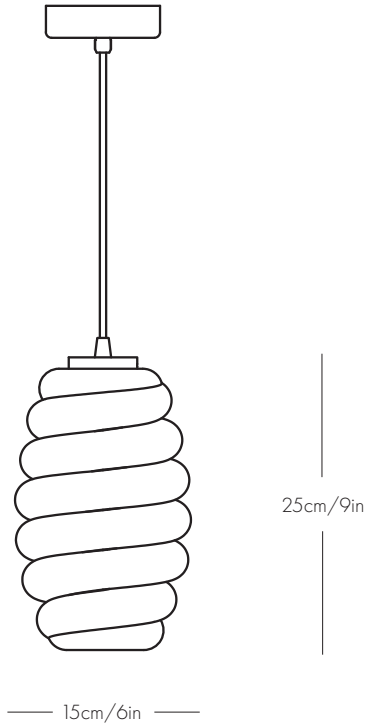

KO OIJ *Bloown Little*

Specsheet

Dimensions

L 15cm/6in
W 15cm/6in
H 25cm/9in

Weight

2kg/4lb

Materials

Recycled plastic,
aluminium, brass

Suspension

300cm/118in cable included
(increased cable length available
upon request)
Canopy: 10cm/4in round in textured
RAL9010 finish

Illumination

Replaceable GU10 LED spot*
Input: 220VAC-240 0.2A
50/60HZ
Max power consumption 4 Watts
Light output: 260 Lumens
Colour Temperature: 2200-2700K
dim to warm, 90+CRI
Life Hours 25,000
Dimming: Phase-cut

*Comes without spots for US
clients

Compliance

CE

Maintenance

Clean with dry cloth
Indoor use only