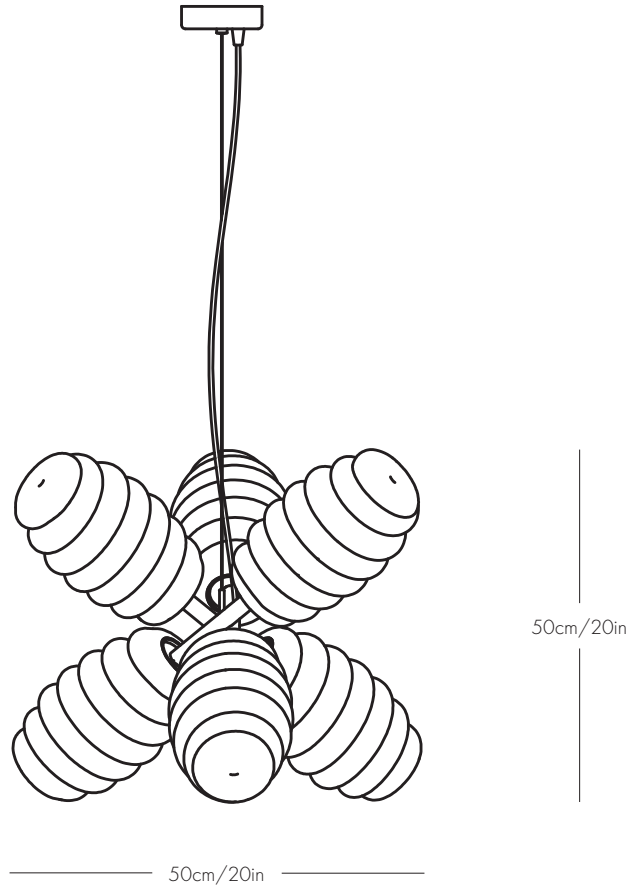

KO OJ *Bloown Specsheets*

Overview

Bloown Chandelier Little

Bloown Chandelier Big

Bloown Double

Bloown Double L

Bloown little

Bloown Big

Bloown Chandelier Little

Specsheet

Dimensions

L 50cm/20in
W 50cm/20in
H 50cm/20in

Weight

6kg/13lb

Materials

Recycled plastic, steel
aluminium, brass

Suspension

300cm/118in steel cable included
(Increased cable length available
upon request)
Canopy: 10cm/4in round in textured
RAL9010 finish

Illumination

Replaceable GU10 LED spots*
Input: 220VAC-240 0.12A
50/60Hz
Max power consumption:
22 Watts
Light output: 1560 Lumens
Colour Temperature: 2200-2700K
dim to warm, 90+ CRI
Life Hours: 25.000
Dimming: Phase-cut

L 70cm/28in
W 70cm/28in
H 70cm/28in

Weight

7kg/15lb

Materials

Recycled plastic, steel
aluminium, brass

Suspension

300cm/118in steel cable included
(Increased cable length available
upon request)
Canopy: 10cm/4in round in textured
RAL9010 finish