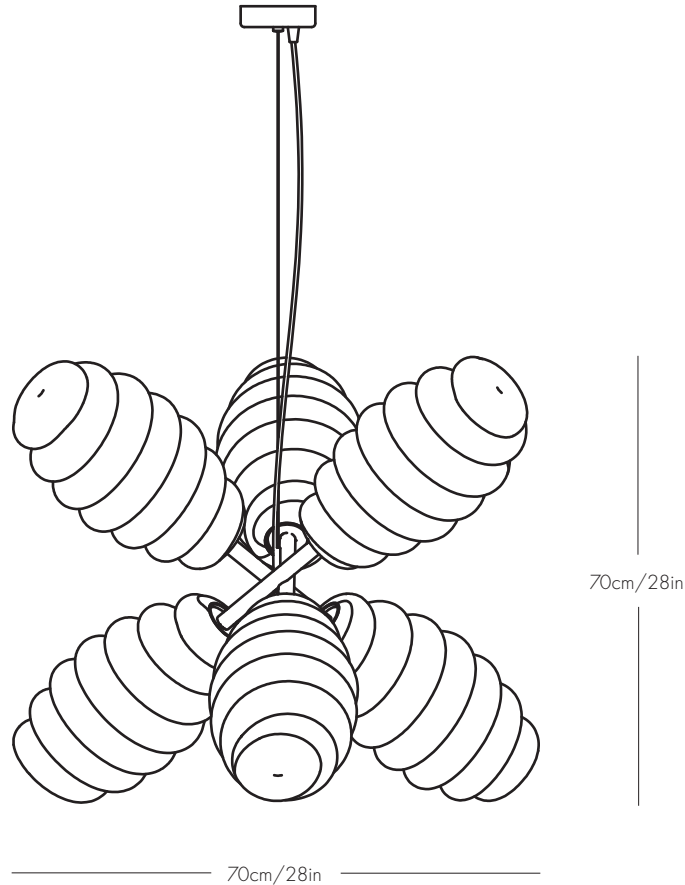

Bloown Chandelier Big

Specsheet

Dimensions

L 70cm/28in
W 70cm/28in
H 70cm/28in

Weight

7kg/15lb

Materials

Recycled plastic, steel
aluminium, brass

Suspension

300cm/118in steel cable included
(Increased cable length available
upon request)
Canopy: 10cm/4in round in textured
RAL9010 finish

Illumination

Replaceable GU10 LED spots*
Input: 220VAC-240 0.12A
50/60Hz
Max power consumption:
22 Watts
Light output: 1560 Lumens
Colour Temperature: 2200-2700K
dim to warm, 90+ CRI
Life Hours: 25.000
Dimming: Phase-cut

* Comes without spots for US
clientsclientsclients.

Compliance

CE

Maintenance

Clean with dry cloth
Indoor use only