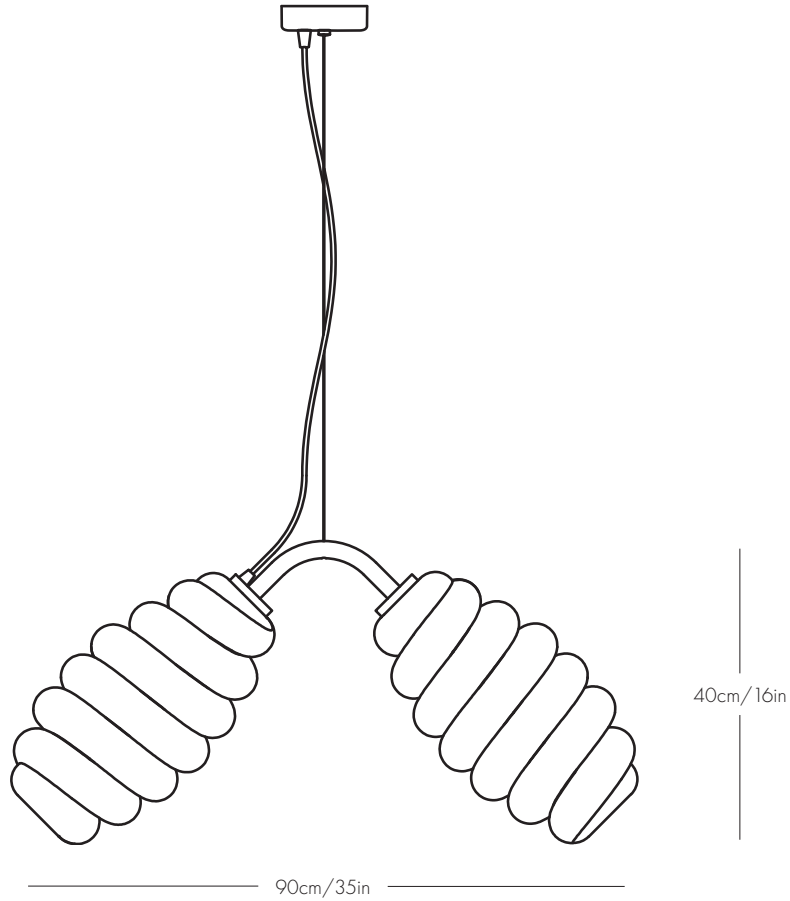

KO OIJ *Bloown Double L*

Specsheet

Dimensions

L 90cm/35in
W 20cm/8in
H 40cm/16in

Weight

5kg/11lb

Materials

Recycled plastic, steel
aluminium, brass

Suspension

300cm/118in cable included
(increased cable length available
upon request)
Canopy: 10cm/4in round in textured
RAL9010 finish

Illumination

Replaceable GU10 LED spots*
Input: 220VAC-240 0.4A
50/60HZ
Max power consumption: 8 Watts
Light output: 520 Lumens
Colour Temperature: 2200-2700K
dim to warm, 90+ CRI
Life Hours 25,000
Dimming: Phase-cut

*Comes without spots for US
clientsclients.

Compliance

CE

Maintenance

Clean with dry cloth
Indoor use only