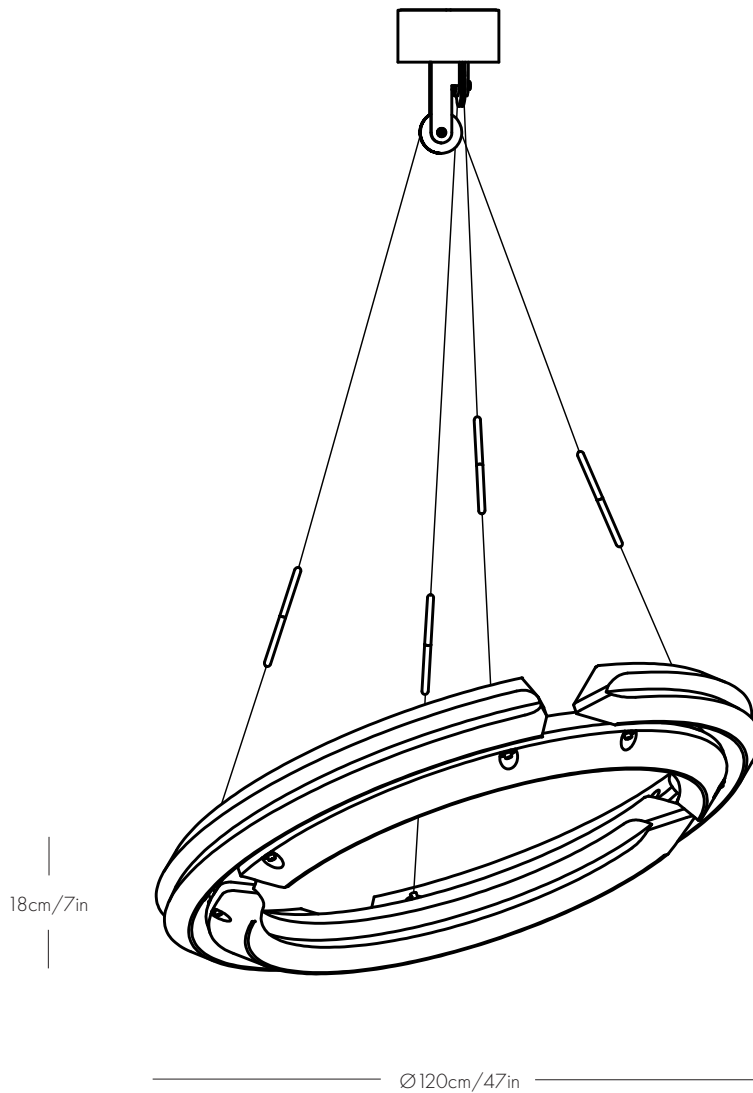

KO OIJ *Buitenhuis Specsheets*

Overview

Buitenhuis 120

Buitenhuis 160

KO OIJ Buitenhuis 120

Specsheet

Dimensions

L 120cm/47in
W 120cm/47in
H 18cm/7in

Weight

25kg/55lb

Materials

Recycled plastic, brass,
steel, aluminium

Suspension

Angle of fixture manually adjustable
through tilting mechanism
Suspension cables double as low
voltage power cables
Drop: Adjustable on site within
150cm/59in to 500cm/197in
(Longer or shorter drops are
available upon request)
Canopy: 20cm/8in round in
textured RAL9010 finish

Certifications

CE

Maintenance

Clean with dry cloth
Indoor use only

KO OIJ Buitenhuis 160

Specsheet

Dimensions

L 160cm/63in
W 160cm/63in
H 18cm/7in

Weight

35kg/77lb

Materials

Recycled plastic, brass,
steel, aluminium

Suspension

Angle of fixture manually adjustable
through tilting mechanism
Suspension cables double as low
voltage power cables
Drop: Adjustable on site within
150cm/59in to 500cm/197in
(Longer or shorter drops are
available upon request)
Canopy: 20cm/8in round in
textured RAL9010 finish