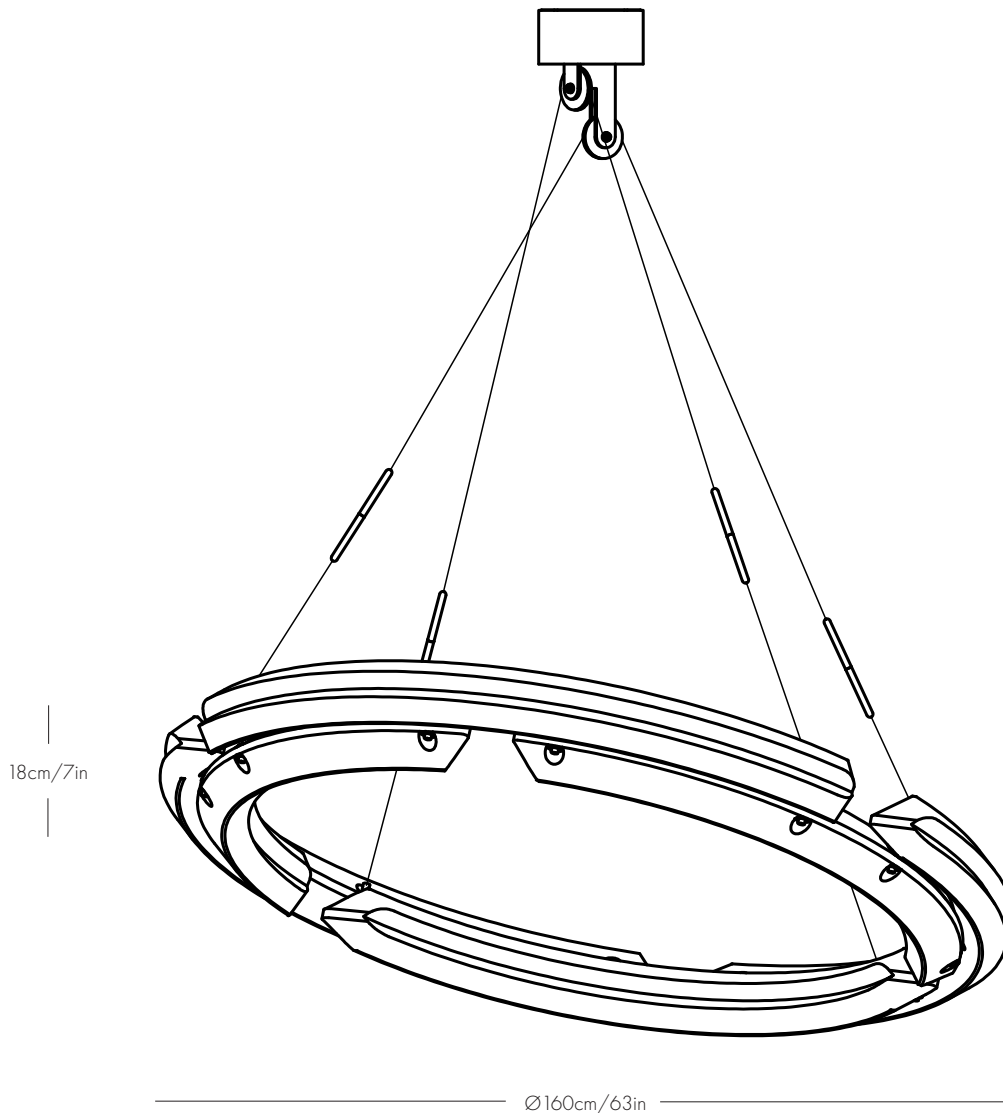

Weight

25kg/55lb

Materials

Recycled plastic, brass,
steel, aluminium

Suspension

Angle of fixture manually adjustable
through tilting mechanism
Suspension cables double as low
voltage power cables
Drop: Adjustable on site within
150cm/59in to 500cm/197in
(Longer or shorter drops are
available upon request)
Canopy: 20cm/8in round in
textured RAL9010 finish

Certifications

CE

Maintenance

Clean with dry cloth
Indoor use only

KO OIJ Buitenhuis 160

Specsheet

Dimensions

L 160cm/63in
W 160cm/63in
H 18cm/7in

Weight

35kg/77lb

Materials

Recycled plastic, brass,
steel, aluminium

Suspension

Angle of fixture manually adjustable
through tilting mechanism
Suspension cables double as low
voltage power cables
Drop: Adjustable on site within
150cm/59in to 500cm/197in
(Longer or shorter drops are
available upon request)
Canopy: 20cm/8in round in
textured RAL9010 finish