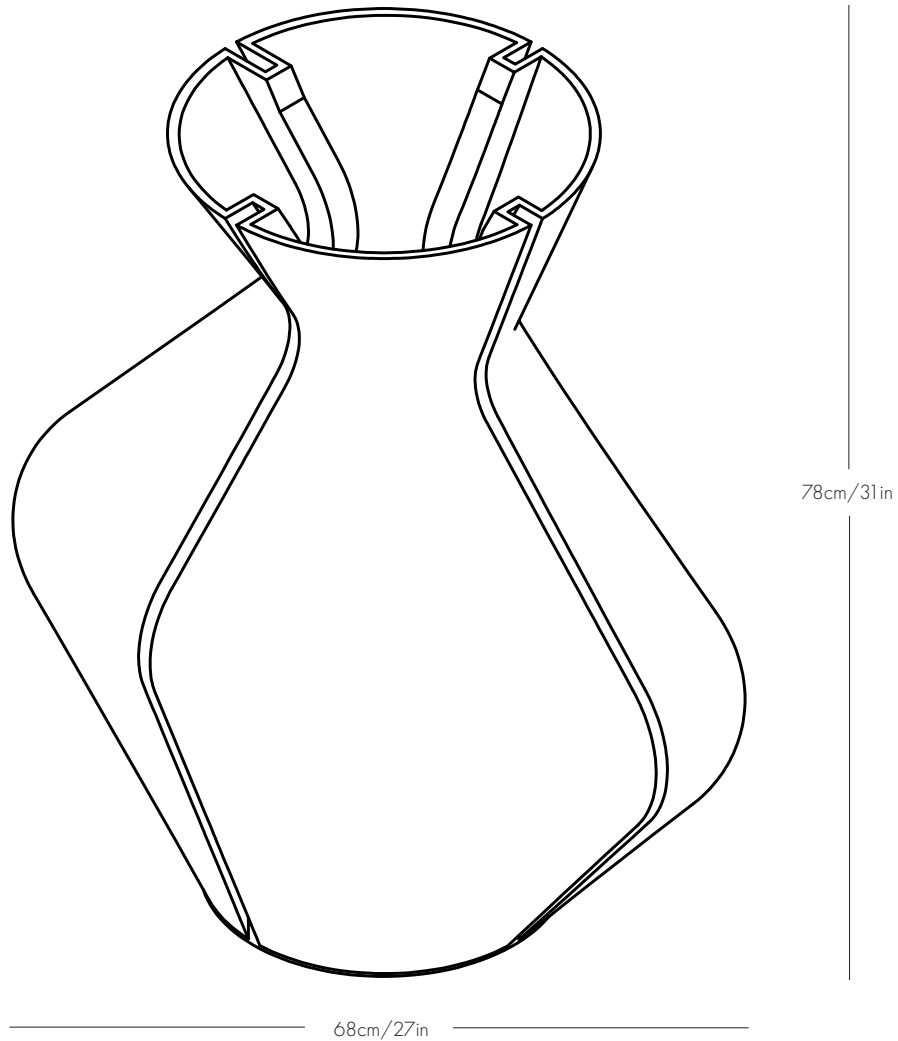

KO Changing Vase L

Dimensions

L 57cm/22in
W 68cm/27in
H 78cm/31in

Weight

18kg /40lb

Materials

Recycled plastic

Maintenance

Clean with water or mild dishwashing liquid.

This product is suitable for indoor use and outdoor use in the shade. Extended exposure to direct sunlight may cause discolouration.