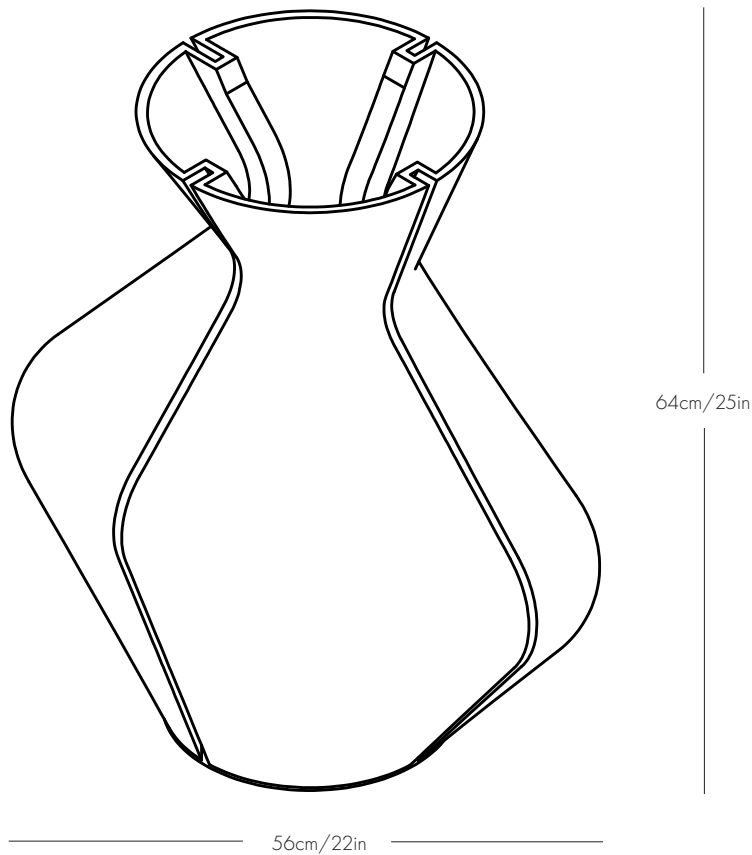

Changing Vase Specsheets

Overview

Changing Vase 50

Changing Vase 60

Changing Vase 80

KOOIJ Changing Vase S

Dimensions

L 34cm/13in
W 40cm/16in
H 46cm/18in

KO Changing Vase M

Dimensions

L 47cm/19in
W 56cm/22in
H 64cm/25in

Weight

11 kg /lb

Materials

Recycled plastic

Maintenance

L 57cm/22in
W 68cm/27in
H 78cm/31in

Weight

18kg /40lb

Materials

Recycled plastic

Maintenance

Clean with water or mild dishwashing liquid.

This product is suitable for indoor use and outdoor use in the shade. Extended exposure to direct sunlight may cause discolouration.