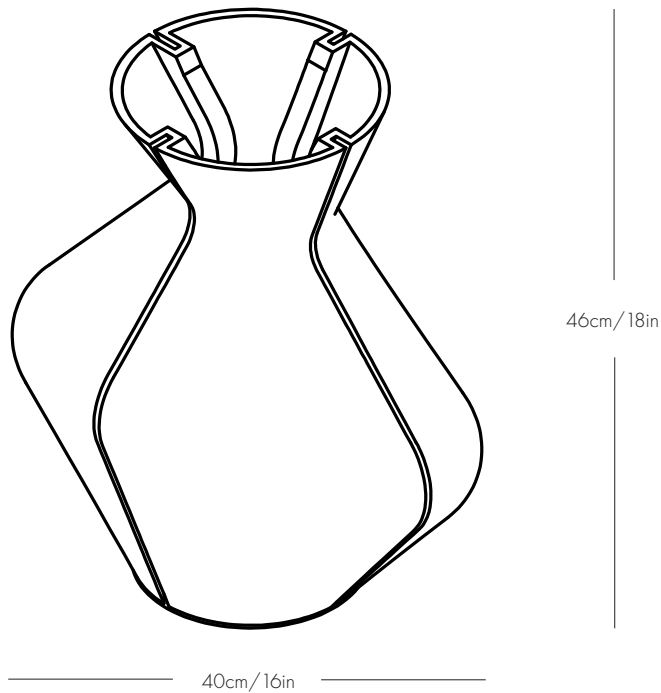

Changing Vase Specsheets

Overview

Changing Vase 50

Changing Vase 60

Changing Vase 80

KOOIJ Changing Vase S

Dimensions

L 34cm/13in
W 40cm/16in
H 46cm/18in

KO Changing Vase M

Dimensions

L 47cm/19in
W 56cm/22in
H 64cm/25in

Weight

11 kg /lb

Materials

Recycled plastic

Maintenance

L 57cm/22in
W 68cm/27in
H 78cm/31in

Weight

18kg /40lb

Materials

Recycled plastic

Maintenance

Clean with water or mild dishwashing liquid.

This product is suitable for indoor use and outdoor use in the shade. Extended exposure to direct sunlight may cause discolouration.