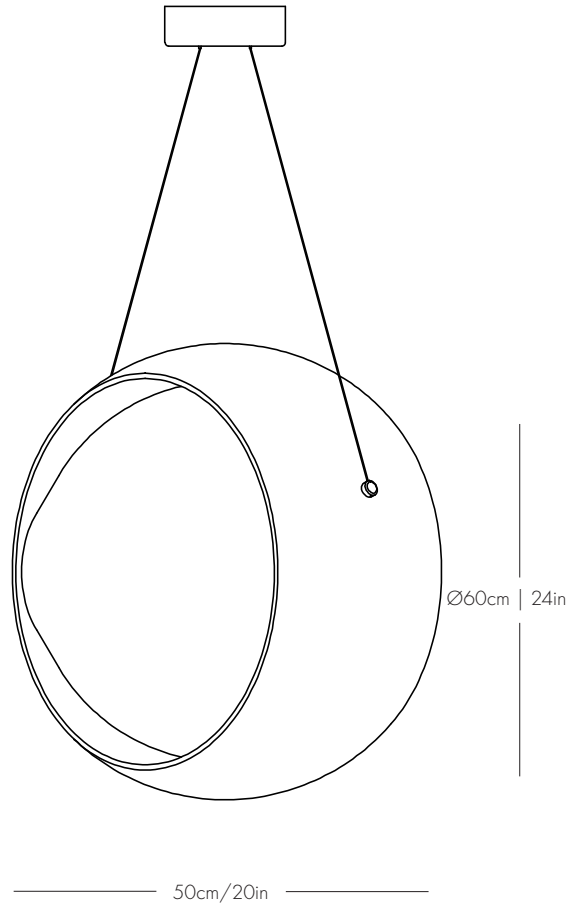

KO OIJ Helm

Specsheet

Dimensions

Ø60cm | Ø24in
W50cm | W20in

Weight

12.5kg | 28lb

Materials

Recycled plastic, steel
aluminium, brass

Suspension

300cm/118in steel cable included
(Increased cable length available
upon request)

Illumination

Light output: 7000 Lumens
Colour Temperature: 2200K
Life Hours: 25.000

EU

Input: 0.32A/220VAC/47~63Hz
Compliance: CE
Dimming options:
· TRIAC (Phase-cut)
· DALI