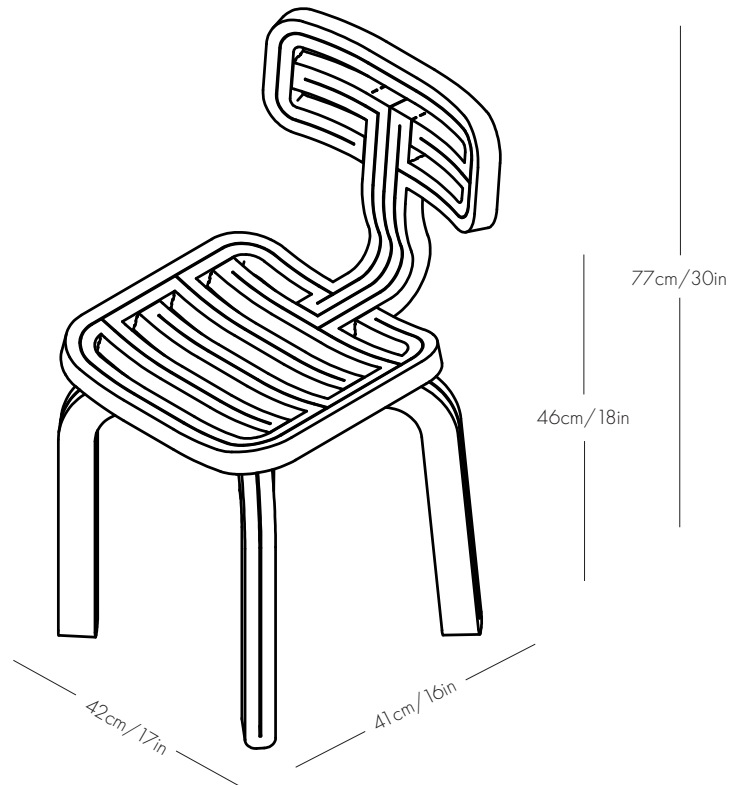

Endless Rocking Chair

KO OIJ Chubby Chair

Specsheet

Dimensions

L 42cm/17in
W 41cm/16in
H 77cm/30in
Seat height 46cm/18in

Weight

10kg /22lb

Materials

This product is suitable for indoor use and outdoor use in the shade. Extended exposure to direct sunlight may cause discolouration.

Chubby Counterstool

Specsheet

Dimensions

L 43cm/17in
W 42cm/17in
H 92cm/36in
Seat height 60cm/24in

Specsheet

Dimensions

L 43cm/17in
W 42cm/17in
H 109cm/43in
Seat height 75cm/30in

Weight

15kg /33lb

Materials

Recycled plastic,

Colour

KO RVR Chair

OJ Specs sheet

Dimensions

L 58cm/23in
W 54cm/21in
H 78cm/31in
Seat height 46cm/18in

Weight

10kg /22lb

Materials

Recycled plastic