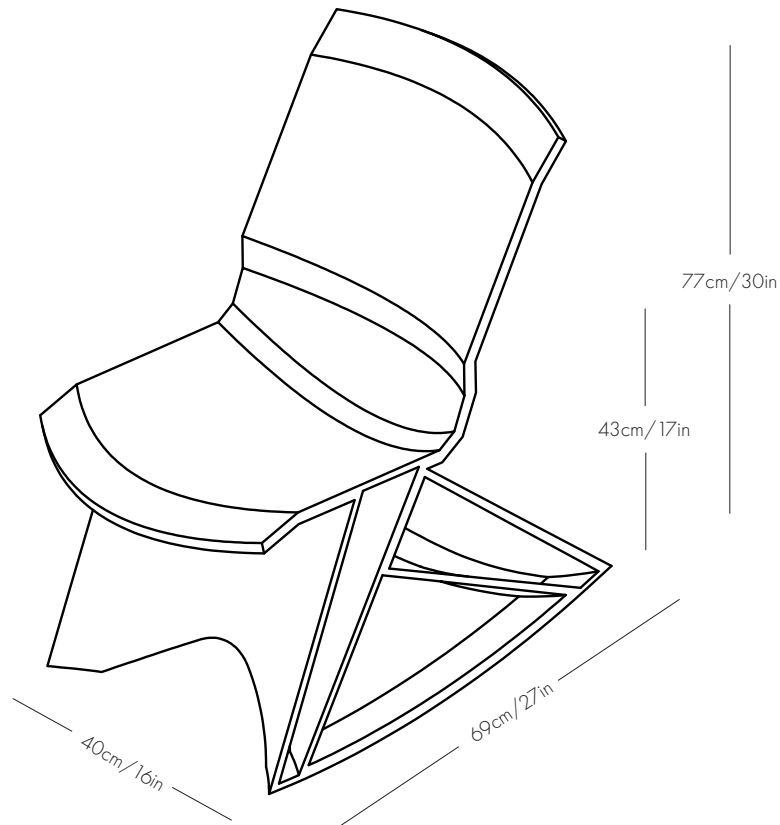

This product is suitable for indoor use and outdoor use in the shade. Extended exposure to direct sunlight may cause discolouration.

Chubby Counterstool

Specsheet

Dimensions

L 43cm/17in
W 42cm/17in
H 92cm/36in
Seat height 60cm/24in

Specsheet

Dimensions

L 43cm/17in
W 42cm/17in
H 109cm/43in
Seat height 75cm/30in

Weight

15kg /33lb

Materials

Recycled plastic,

Colour

KO OIJ *Endless Chair*

Specsheet

Dimensions

L 68cm/27in
W 40cm/16in
H 80cm/32in
seat height 43cm/17in

Weight

15kg /33lb

Materials

Recycled plastic

Endless Rocking Chair

Specsheet

Dimensions

L 69cm/27in
W 40cm/16in
H 77cm/30in
seat height 43cm/17in

Weight

19kg /42lb

Materials

Recycled plastic