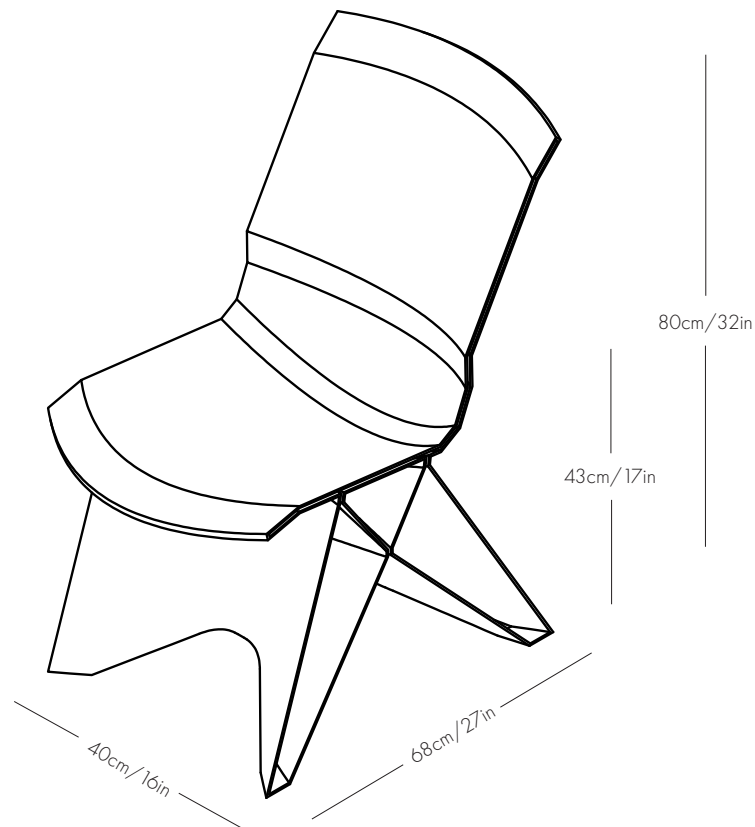

Specsheet

Dimensions

L 43cm/17in
W 42cm/17in
H 109cm/43in
Seat height 75cm/30in

Weight

15kg /33lb

Materials

Recycled plastic,

Colour

KO RVR Chair

OJ Specs sheet

Dimensions

L 58cm/23in
W 54cm/21in
H 78cm/31in
Seat height 46cm/18in

Weight

10kg /22lb

Materials

Recycled plastic

KOOIJ *Stop Stool*

Specsheet

Dimensions

L 43cm/17in
W 43cm/17in
H 47cm/19in

Weight

6kg / 13lb

Materials

Recycled plastic

KO OIJ *Endless Chair*

Specsheet

Dimensions

L 68cm/27in
W 40cm/16in
H 80cm/32in
seat height 43cm/17in

Weight

15kg /33lb

Materials

Recycled plastic