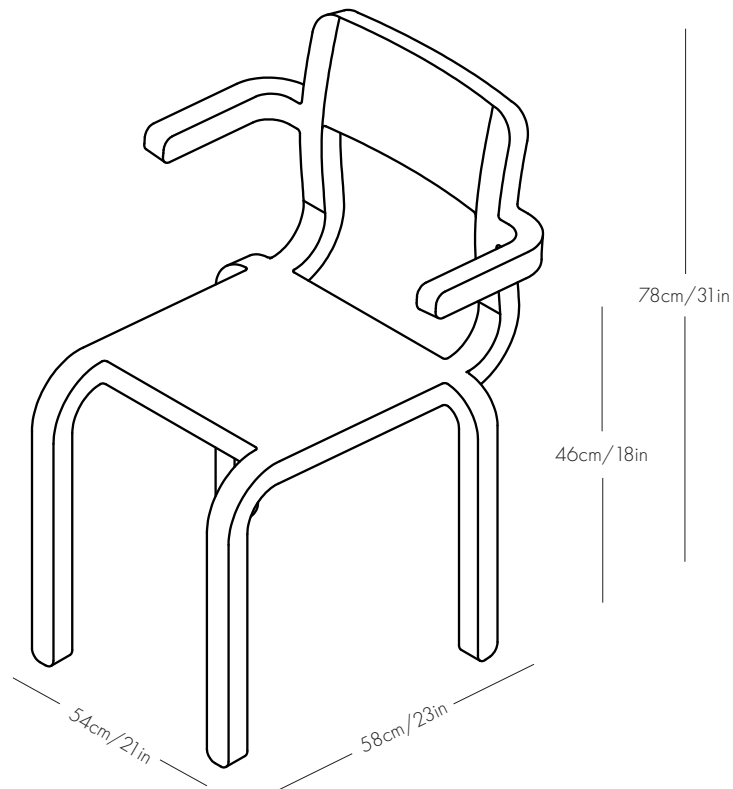

This product is suitable for indoor use and outdoor use in the shade. Extended exposure to direct sunlight may cause discolouration.

Chubby Counterstool

Specsheet

Dimensions

L 43cm/17in
W 42cm/17in
H 92cm/36in
Seat height 60cm/24in

Specsheet

Dimensions

L 43cm/17in
W 42cm/17in
H 109cm/43in
Seat height 75cm/30in

Weight

15kg /33lb

Materials

Recycled plastic,

Colour

KO RVR Chair

OJ Specs sheet

Dimensions

L 58cm/23in
W 54cm/21in
H 78cm/31in
Seat height 46cm/18in

Weight

10kg /22lb

Materials

Recycled plastic

KO OIJ *Endless Chair*

Specsheet

Dimensions

L 68cm/27in
W 40cm/16in
H 80cm/32in
seat height 43cm/17in

Weight

15kg /33lb

Materials

Recycled plastic