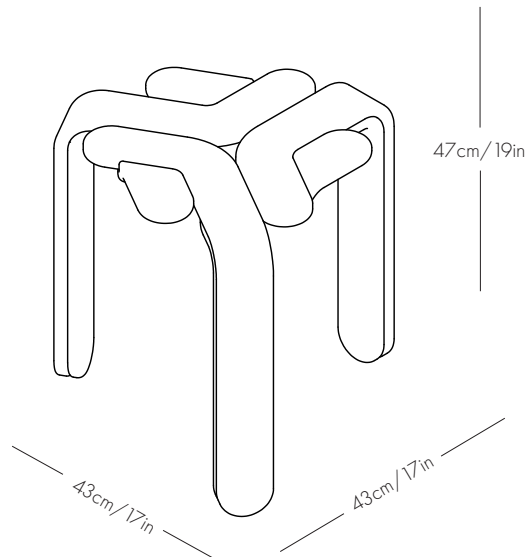

This product is suitable for indoor use and outdoor use in the shade. Extended exposure to direct sunlight may cause discolouration.

Chubby Counterstool

Specsheet

Dimensions

L 43cm/17in
W 42cm/17in
H 92cm/36in
Seat height 60cm/24in

Specsheet

Dimensions

L 43cm/17in
W 42cm/17in
H 109cm/43in
Seat height 75cm/30in

Weight

15kg /33lb

Materials

Recycled plastic,

Colour

KO RVR Chair

OJ Specs sheet

Dimensions

L 58cm/23in
W 54cm/21in
H 78cm/31in
Seat height 46cm/18in

Weight

10kg /22lb

Materials

Recycled plastic

KOOIJ *Stop Stool*

Specsheet

Dimensions

L 43cm/17in
W 43cm/17in
H 47cm/19in

Weight

6kg / 13lb

Materials

Recycled plastic