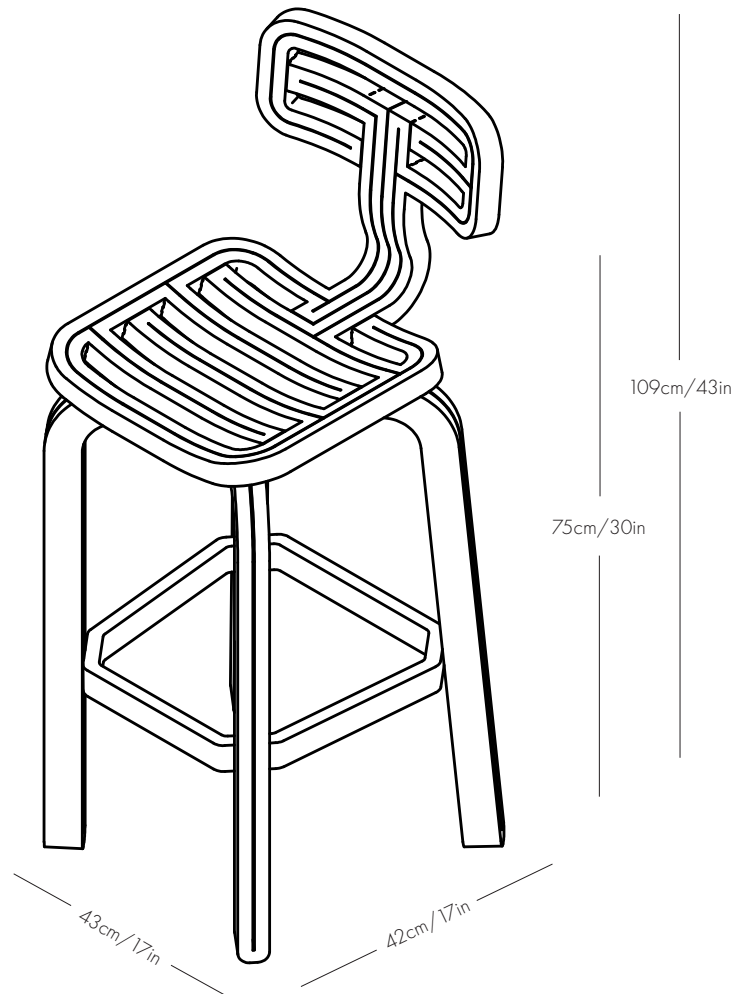

Endless Rocking Chair

KO OIJ Chubby Chair

Specsheet

Dimensions

L 42cm/17in
W 41cm/16in
H 77cm/30in
Seat height 46cm/18in

Weight

10kg /22lb

Materials

This product is suitable for indoor use and outdoor use in the shade. Extended exposure to direct sunlight may cause discolouration.

Chubby Counterstool

Specsheet

Dimensions

L 43cm/17in
W 42cm/17in
H 92cm/36in
Seat height 60cm/24in

Specsheet

Dimensions

L 43cm/17in
W 42cm/17in
H 109cm/43in
Seat height 75cm/30in

Weight

15kg /33lb

Materials

Recycled plastic,

Colour

KO RVR Chair

OJ Specs sheet

Dimensions

L 58cm/23in
W 54cm/21in
H 78cm/31in
Seat height 46cm/18in

Weight

10kg /22lb

Materials

Recycled plastic