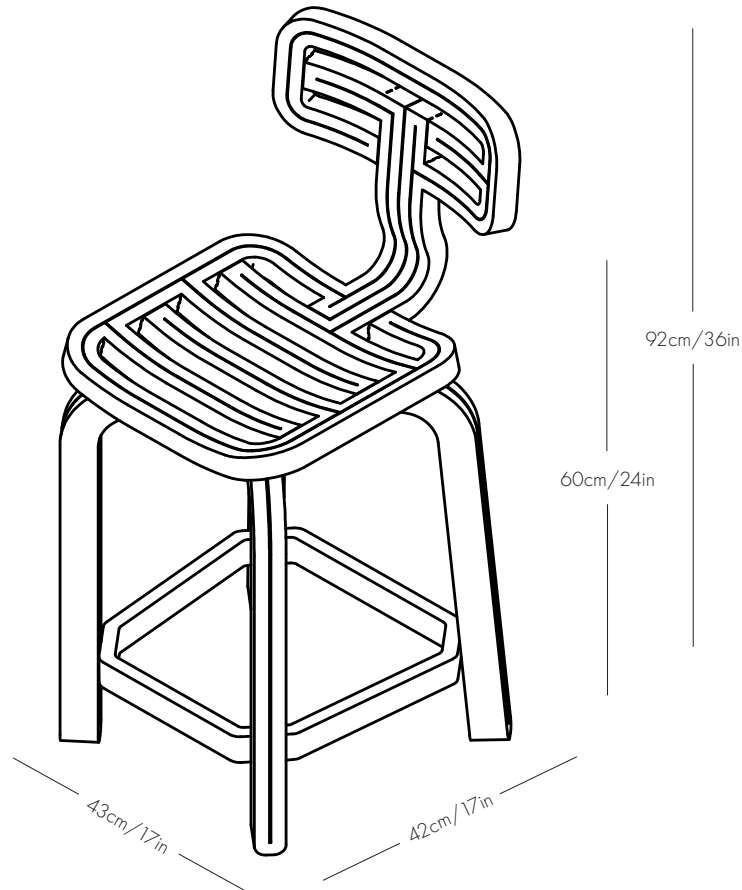

Endless Rocking Chair

KO OIJ Chubby Chair

Specsheet

Dimensions

L 42cm/17in
W 41cm/16in
H 77cm/30in
Seat height 46cm/18in

Weight

10kg /22lb

Materials

This product is suitable for indoor use and outdoor use in the shade. Extended exposure to direct sunlight may cause discolouration.

Chubby Counterstool

Specsheet

Dimensions

L 43cm/17in
W 42cm/17in
H 92cm/36in
Seat height 60cm/24in

Specsheet

Dimensions

L 43cm/17in
W 42cm/17in
H 109cm/43in
Seat height 75cm/30in

Weight

15kg /33lb

Materials

Recycled plastic,

Colour

KO RVR Chair

OJ Specs sheet

Dimensions

L 58cm/23in
W 54cm/21in
H 78cm/31in
Seat height 46cm/18in

Weight

10kg /22lb

Materials

Recycled plastic