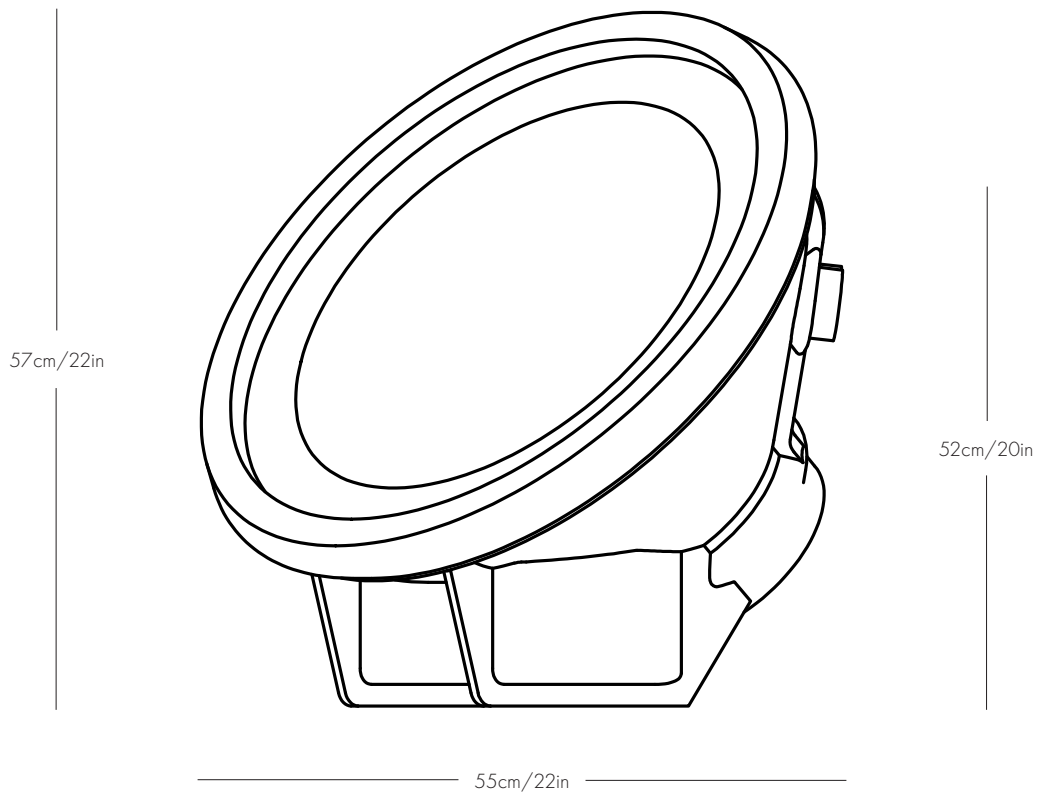

### Dimensions

L 52cm/20in  
W 55cm/22in  
H 57cm/22in

### Cord

250cm/98in with type F plug  
(other plugs are available upon  
request)