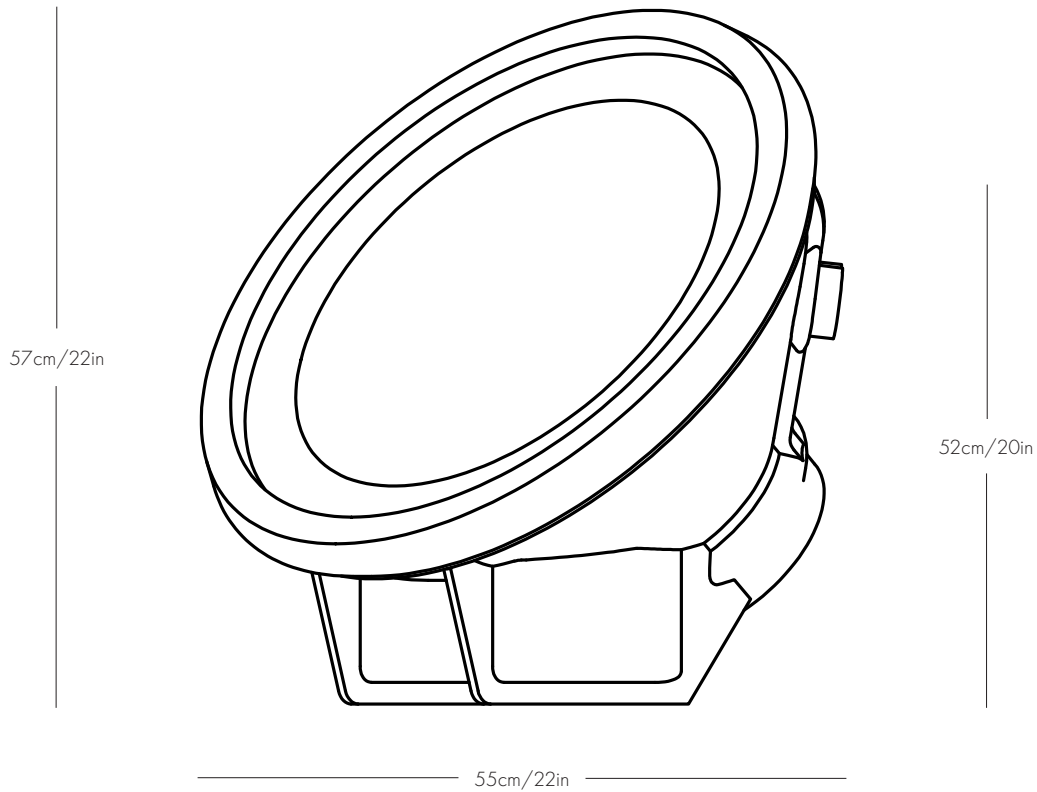

KO OJ Satellite

Specsheet

Dimensions

L 52cm/20in
W 55cm/22in
H 57cm/22in

Weight

6kg/13lb

Materials

Recycled plastic,
aluminium

Cord

250cm/98in with type F plug
(Other plugs are available upon
request)

Illumination

Replaceable LED modules
Max. power consumption:
80 Watts
Light output: 4000 Lumens
Colour Temperature: 2000K,
3000K and 4000K
Life Hours: 50.000